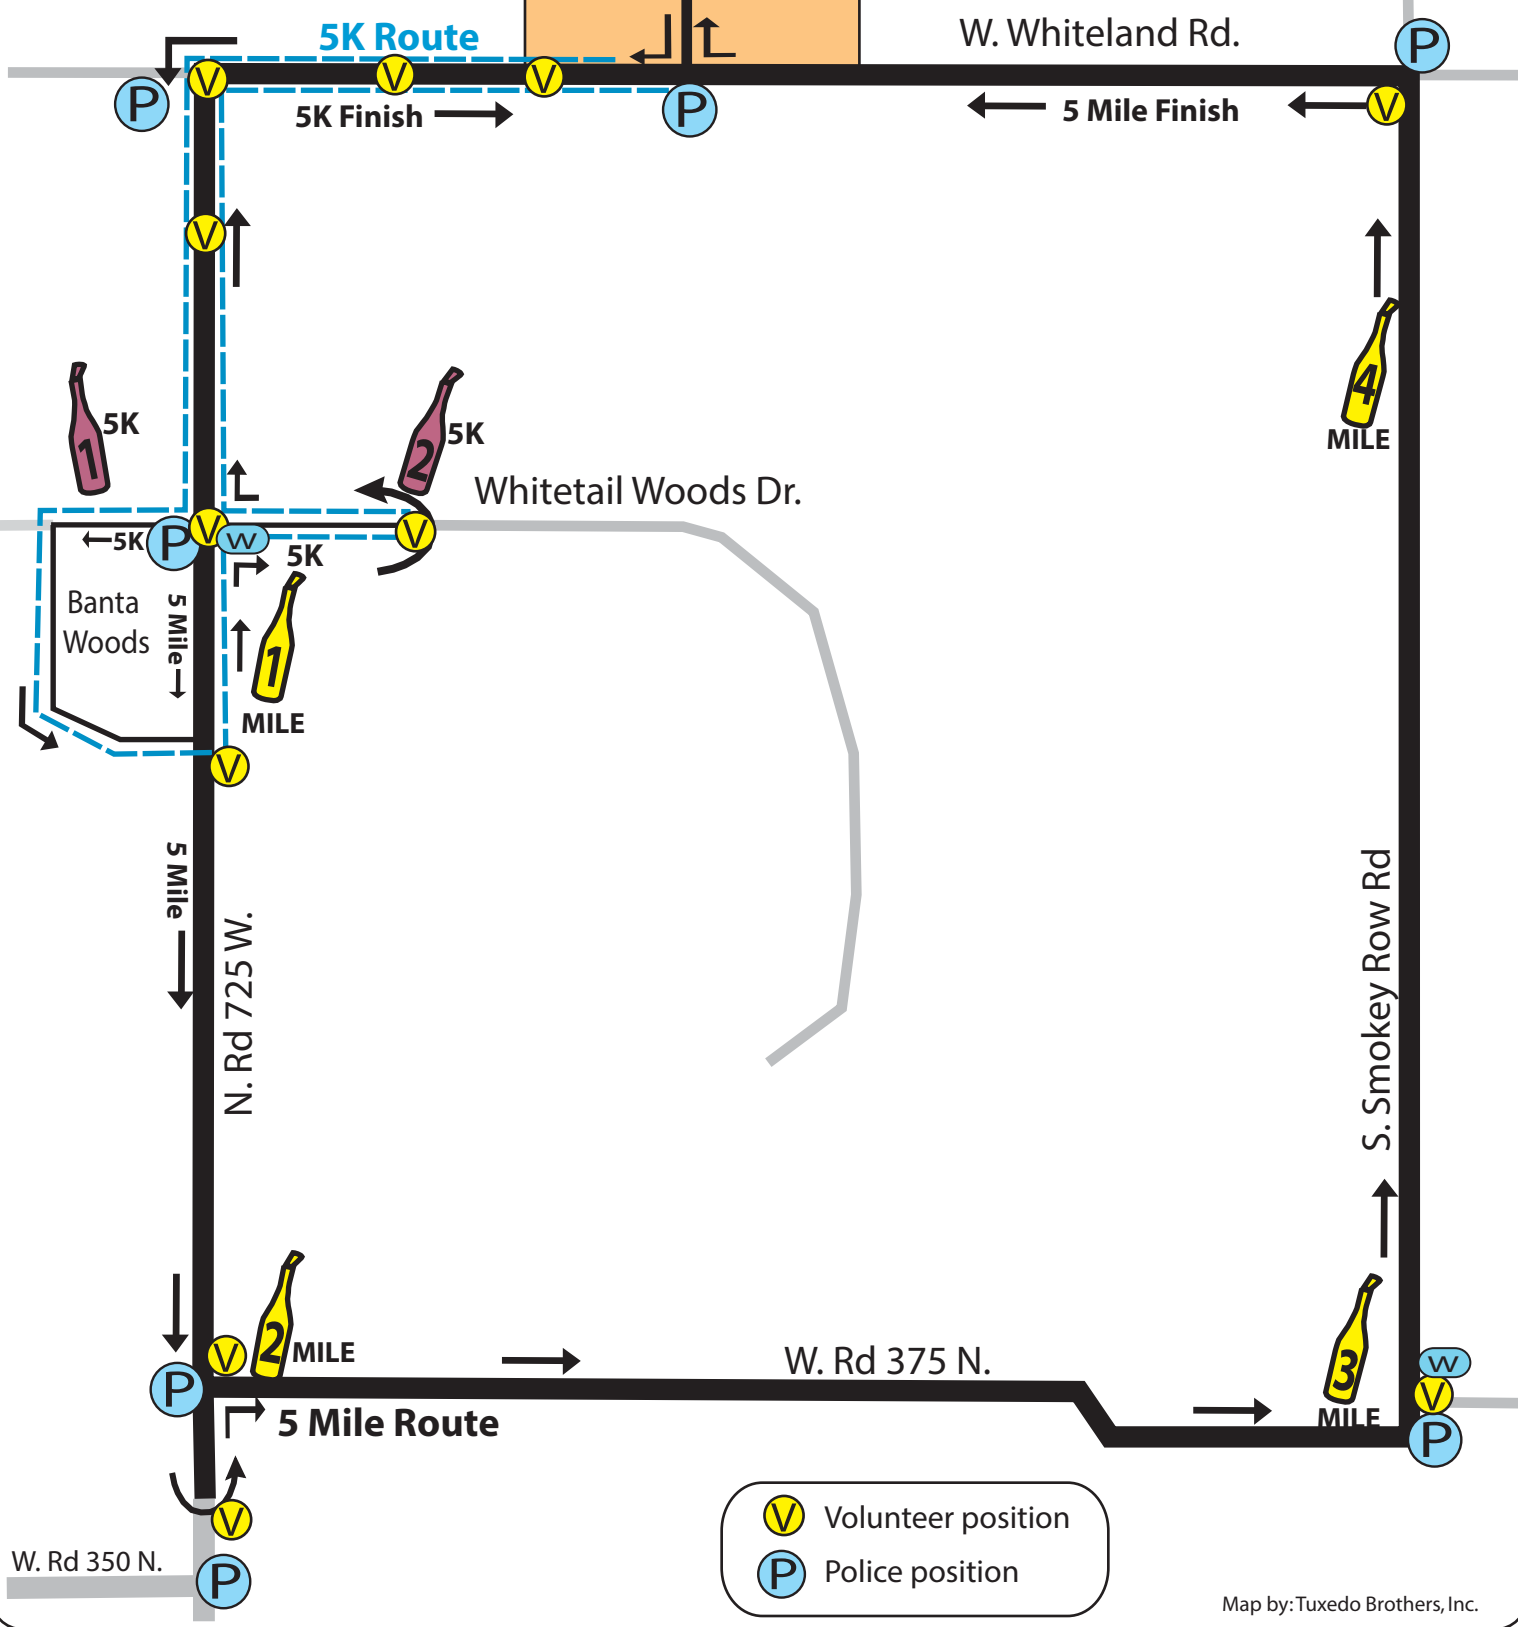

Wine at the Line

October 1, 2016

2:00 Start Time for 5 MILE

2:15 Start Time for 5K

Mallow Run Winery
START FINISH

V Volunteer position

P Police position